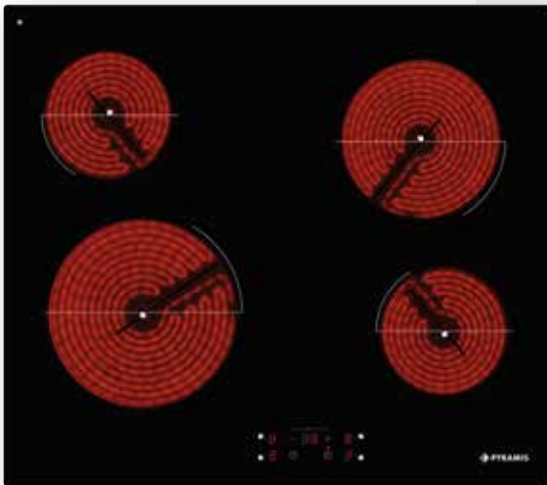

5 Highlight Zones

Ø14,5cm - 1200W		Ø18cm - 1800W
Ø12 / 21cm - 750 / 2200W		Ø14,5cm - 1200W

Ceramic Hob White Touch Frameless PHC61510FMW

📍	Product Code	174020050
📏	Dimensions	580 × 510 × 50mm
👆	Control	Touch
📊	Function Levels	9
🔥	Residual Heat Indicator	Yes
🕒	Timer	Yes
🔒	Safety Lock	Yes
🚰	Overflow Safety Device	Yes
🔌	Finish	Frameless

5 Highlight Zones

Ø14,5cm - 1200W ————  ———— Ø18cm - 1800W
 Ø12 / 21cm - 750 / 2200W ———— Ø14,5cm - 1200W

MADE IN GREECE

Ceramic Hob Touch with Inox Frame PHC61410IFB

📍	Product Code	174020040
📏	Dimensions	580 × 510 × 50mm
👆	Control	Touch
📊	Function Levels	9
🔥	Residual Heat Indicator	Yes
🕒	Timer	Yes
🔒	Safety Lock	Yes
🚰	Overflow Safety Device	Yes
🔌	Finish	Inox Frame

4 Highlight Zones

Ø14,5cm - 1200W ————  ———— Ø18cm - 1800W
 Ø21cm - 2300W ———— Ø14,5cm - 1200W

MADE IN GREECE

MADE IN GREECE

Ceramic Hob Touch Frameless PHC61410FMB

 Product Code	174020030
 Dimensions	580 × 510 × 50mm
 Control	Touch
 Function Levels	9
 Residual Heat Indicator	Yes
 Timer	Yes
 Safety Lock	Yes
 Overflow Safety Device	Yes
 Finish	Frameless

4 Highlight Zones

Ø14,5cm - 1200W		Ø18cm - 1800W
Ø21cm - 2300W		Ø14,5cm - 1200W

MADE IN GREECE

Ceramic Hob White Touch Frameless PHC31210FMW

 Product Code	174020020
 Dimensions	290 × 510 × 50mm
 Control	Touch
 Function Levels	9
 Residual Heat Indicator	Yes
 Timer	Yes
 Safety Lock	Yes
 Overflow Safety Device	Yes
 Finish	Frameless