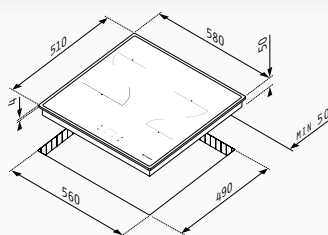

MADE IN GREECE

Ceramic Hob Touch Beveled PHC61611BFB

	Product Code	174020070
	Dimensions	580 × 510 × 50mm
	Control	Touch
	Function Levels	9
	Residual Heat Indicator	Yes
	Timer	Yes
	Safety Lock	Yes
	Overflow Safety Device	Yes
	Finish	Beveled front

6 Highlight Zones

Ø14,5cm - 1200W		Ø17 / 26,5cm - 1400 / 2200W
Ø12 / 21cm - 750 / 2200W		Ø14,5cm - 1200W

MADE IN GREECE

Ceramic Hob Touch with Inox Frame PHC61510IFB

	Product Code	174020060
	Dimensions	580 × 510 × 50mm
	Control	Touch Control
	Function Levels	9
	Residual Heat Indicator	Yes
	Timer	Yes
	Safety Lock	Yes
	Overflow Safety Device	Yes
	Finish	Inox Frame

5 Highlight Zones

Ø14,5cm - 1200W		Ø18cm - 1800W
Ø12 / 21cm - 750 / 2200W		Ø14,5cm - 1200W

Ceramic Hob White Touch Frameless PHC61510FMW

📍	Product Code	174020050
📏	Dimensions	580 × 510 × 50mm
👆	Control	Touch
📊	Function Levels	9
🔥	Residual Heat Indicator	Yes
🕒	Timer	Yes
🔒	Safety Lock	Yes
🚰	Overflow Safety Device	Yes
🔌	Finish	Frameless

5 Highlight Zones

Ø14,5cm - 1200W ————  ———— Ø18cm - 1800W
 Ø12 / 21cm - 750 / 2200W ———— Ø14,5cm - 1200W

MADE IN GREECE

Ceramic Hob Touch with Inox Frame PHC61410IFB

📍	Product Code	174020040
📏	Dimensions	580 × 510 × 50mm
👆	Control	Touch
📊	Function Levels	9
🔥	Residual Heat Indicator	Yes
🕒	Timer	Yes
🔒	Safety Lock	Yes
🚰	Overflow Safety Device	Yes
🔌	Finish	Inox Frame