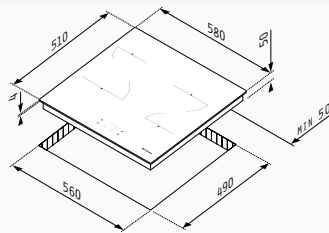

6 Highlight Zones

Ø14,5cm - 1200W		Ø17 / 26,5cm - 1400 / 2200W
Ø12 / 21cm - 750 / 2200W		Ø14,5cm - 1200W

MADE IN GREECE

Ceramic Hob Touch with Inox Frame PHC61510IFB

	Product Code	174020060
	Dimensions	580 × 510 × 50mm
	Control	Touch Control
	Function Levels	9
	Residual Heat Indicator	Yes
	Timer	Yes
	Safety Lock	Yes
	Overflow Safety Device	Yes
	Finish	Inox Frame

5 Highlight Zones

Ø14,5cm - 1200W		Ø18cm - 1800W
Ø12 / 21cm - 750 / 2200W		Ø14,5cm - 1200W

Ceramic Hob White Touch Frameless PHC61510FMW

📍	Product Code	174020050
📏	Dimensions	580 × 510 × 50mm
👆	Control	Touch
📊	Function Levels	9
🔥	Residual Heat Indicator	Yes
🕒	Timer	Yes
🔒	Safety Lock	Yes
🚰	Overflow Safety Device	Yes
🔌	Finish	Frameless

5 Highlight Zones

Ø14,5cm - 1200W ————  ———— Ø18cm - 1800W
 Ø12 / 21cm - 750 / 2200W ———— Ø14,5cm - 1200W

MADE IN GREECE

Ceramic Hob Touch with Inox Frame PHC61410IFB

📍	Product Code	174020040
📏	Dimensions	580 × 510 × 50mm
👆	Control	Touch
📊	Function Levels	9
🔥	Residual Heat Indicator	Yes
🕒	Timer	Yes
🔒	Safety Lock	Yes
🚰	Overflow Safety Device	Yes
🔌	Finish	Inox Frame

4 Highlight Zones

Ø14,5cm - 1200W ————  ———— Ø18cm - 1800W
 Ø21cm - 2300W ———— Ø14,5cm - 1200W

MADE IN GREECE

MADE IN GREECE

Ceramic Hob Touch Frameless PHC61410FMB

 Product Code	174020030
 Dimensions	580 × 510 × 50mm
 Control	Touch
 Function Levels	9
 Residual Heat Indicator	Yes
 Timer	Yes
 Safety Lock	Yes
 Overflow Safety Device	Yes
 Finish	Frameless