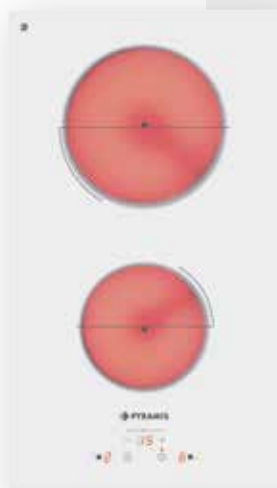

5 Highlight Zones

Ø14,5cm - 1200W ————  ———— Ø18cm - 1800W
 Ø12 / 21cm - 750 / 2200W ———— Ø14,5cm - 1200W

MADE IN GREECE

Ceramic Hob Touch with Inox Frame PHC61410IFB

📍	Product Code	174020040
📏	Dimensions	580 × 510 × 50mm
👆	Control	Touch
📊	Function Levels	9
🔥	Residual Heat Indicator	Yes
🕒	Timer	Yes
🔒	Safety Lock	Yes
🚰	Overflow Safety Device	Yes
🔌	Finish	Inox Frame

4 Highlight Zones

Ø14,5cm - 1200W ————  ———— Ø18cm - 1800W
 Ø21cm - 2300W ———— Ø14,5cm - 1200W

MADE IN GREECE

MADE IN GREECE

Ceramic Hob Touch Frameless PHC61410FMB

 Product Code	174020030
 Dimensions	580 × 510 × 50mm
 Control	Touch
 Function Levels	9
 Residual Heat Indicator	Yes
 Timer	Yes
 Safety Lock	Yes
 Overflow Safety Device	Yes
 Finish	Frameless

4 Highlight Zones

Ø14,5cm - 1200W		Ø18cm - 1800W
Ø21cm - 2300W		Ø14,5cm - 1200W

MADE IN GREECE

Ceramic Hob White Touch Frameless PHC31210FMW

 Product Code	174020020
 Dimensions	290 × 510 × 50mm
 Control	Touch
 Function Levels	9
 Residual Heat Indicator	Yes
 Timer	Yes
 Safety Lock	Yes
 Overflow Safety Device	Yes
 Finish	Frameless

2 Highlight Zones

Ø18cm - 1800W		Ø14,5cm - 1200W
---------------	---	-----------------

Ceramic Hob Touch Frameless PHC31210FMB

📍	Product Code	174020010
📏	Dimensions	290 × 510 × 50mm
👆	Control	Touch
📊	Function Levels	9
🔥	Residual Heat Indicator	Yes
🕒	Timer	Yes
🔒	Safety Lock	Yes
🚰	Overflow Safety Device	Yes
👉	Finish	Frameless