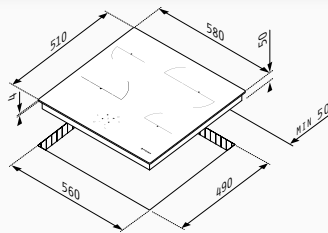

MADE IN GREECE

Ceramic Hob Touch Beveled PHC61611BFB

	Product Code	174020070
	Dimensions	580 × 510 × 50mm
	Control	Touch
	Function Levels	9
	Residual Heat Indicator	Yes
	Timer	Yes
	Safety Lock	Yes
	Overflow Safety Device	Yes
	Finish	Beveled front

6 Highlight Zones

Ø14,5cm - 1200W		Ø17 / 26,5cm - 1400 / 2200W
Ø12 / 21cm - 750 / 2200W		Ø14,5cm - 1200W

MADE IN GREECE

Ceramic Hob Touch with Inox Frame PHC61510IFB

	Product Code	174020060
	Dimensions	580 × 510 × 50mm
	Control	Touch Control
	Function Levels	9
	Residual Heat Indicator	Yes
	Timer	Yes
	Safety Lock	Yes
	Overflow Safety Device	Yes
	Finish	Inox Frame

5 Highlight Zones

Ø14,5cm - 1200W		Ø18cm - 1800W
Ø12 / 21cm - 750 / 2200W		Ø14,5cm - 1200W

Ceramic Hob White Touch Frameless PHC61510FMW

📍	Product Code	174020050
📏	Dimensions	580 × 510 × 50mm
👆	Control	Touch
📊	Function Levels	9
🔥	Residual Heat Indicator	Yes
🕒	Timer	Yes
🔒	Safety Lock	Yes
🚰	Overflow Safety Device	Yes
🔌	Finish	Frameless

5 Highlight Zones

Ø14,5cm - 1200W ————  ———— Ø18cm - 1800W
 Ø12 / 21cm - 750 / 2200W ———— Ø14,5cm - 1200W

MADE IN GREECE

Ceramic Hob Touch with Inox Frame PHC61410IFB

📍	Product Code	174020040
📏	Dimensions	580 × 510 × 50mm
👆	Control	Touch
📊	Function Levels	9
🔥	Residual Heat Indicator	Yes
🕒	Timer	Yes
🔒	Safety Lock	Yes
🚰	Overflow Safety Device	Yes
🔌	Finish	Inox Frame