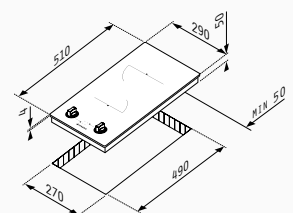

MADE IN GREECE