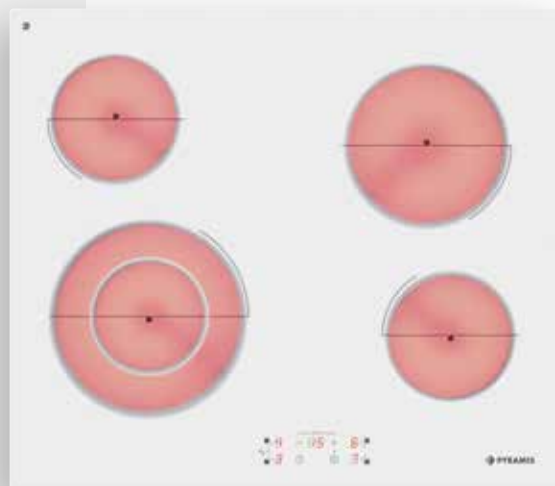

6 Highlight Zones

Ø14,5cm - 1200W		Ø17 / 26,5cm - 1400 / 2200W
Ø12 / 21cm - 750 / 2200W		Ø14,5cm - 1200W

MADE IN GREECE

Ceramic Hob Touch with Inox Frame PHC61510IFB

	Product Code	174020060
	Dimensions	580 × 510 × 50mm
	Control	Touch Control
	Function Levels	9
	Residual Heat Indicator	Yes
	Timer	Yes
	Safety Lock	Yes
	Overflow Safety Device	Yes
	Finish	Inox Frame

5 Highlight Zones

Ø14,5cm - 1200W		Ø18cm - 1800W
Ø12 / 21cm - 750 / 2200W		Ø14,5cm - 1200W

Ceramic Hob White Touch Frameless PHC61510FMW

📍	Product Code	174020050
📏	Dimensions	580 × 510 × 50mm
👆	Control	Touch
📊	Function Levels	9
🔥	Residual Heat Indicator	Yes
🕒	Timer	Yes
🔒	Safety Lock	Yes
🚰	Overflow Safety Device	Yes
🔌	Finish	Frameless

5 Highlight Zones

Ø14,5cm - 1200W ————  ———— Ø18cm - 1800W
 Ø12 / 21cm - 750 / 2200W ———— Ø14,5cm - 1200W

MADE IN GREECE

Ceramic Hob Touch with Inox Frame PHC61410IFB

📍	Product Code	174020040
📏	Dimensions	580 × 510 × 50mm
👆	Control	Touch
📊	Function Levels	9
🔥	Residual Heat Indicator	Yes
🕒	Timer	Yes
🔒	Safety Lock	Yes
🚰	Overflow Safety Device	Yes
🔌	Finish	Inox Frame

4 Highlight Zones

Ø14,5cm - 1200W ————  ———— Ø18cm - 1800W
 Ø21cm - 2300W ———— Ø14,5cm - 1200W

MADE IN GREECE

MADE IN GREECE

Ceramic Hob Touch Frameless PHC61410FMB

 Product Code	174020030
 Dimensions	580 × 510 × 50mm
 Control	Touch
 Function Levels	9
 Residual Heat Indicator	Yes
 Timer	Yes
 Safety Lock	Yes
 Overflow Safety Device	Yes
 Finish	Frameless