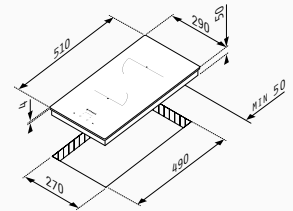

4 Highlight Zones

Ø14,5cm - 1200W ————  ———— Ø18cm - 1800W
 Ø21cm - 2300W ———— Ø14,5cm - 1200W

MADE IN GREECE

MADE IN GREECE

Ceramic Hob Touch Frameless PHC61410FMB

 Product Code	174020030
 Dimensions	580 × 510 × 50mm
 Control	Touch
 Function Levels	9
 Residual Heat Indicator	Yes
 Timer	Yes
 Safety Lock	Yes
 Overflow Safety Device	Yes
 Finish	Frameless

4 Highlight Zones

Ø14,5cm - 1200W		Ø18cm - 1800W
Ø21cm - 2300W		Ø14,5cm - 1200W

MADE IN GREECE

Ceramic Hob White Touch Frameless PHC31210FMW

 Product Code	174020020
 Dimensions	290 × 510 × 50mm
 Control	Touch
 Function Levels	9
 Residual Heat Indicator	Yes
 Timer	Yes
 Safety Lock	Yes
 Overflow Safety Device	Yes
 Finish	Frameless

2 Highlight Zones

Ø18cm - 1800W		Ø14,5cm - 1200W
---------------	---	-----------------

Ceramic Hob Touch Frameless PHC31210FMB

📍	Product Code	174020010
📏	Dimensions	290 × 510 × 50mm
👆	Control	Touch
📊	Function Levels	9
🔥	Residual Heat Indicator	Yes
🕒	Timer	Yes
🔒	Safety Lock	Yes
🚰	Overflow Safety Device	Yes
👉	Finish	Frameless

2 Highlight Zones

Ø18cm - 1800W

Ø14,5cm - 1200W

MADE IN GREECE

Ceramic Hob with Knobs Frameless PHC31213FMB

📍	Product Code	174020120
📏	Dimensions	290 × 510 × 50mm
👆	Control	Rheostatic Knobs
📊	Function Levels	9
🔥	Residual Heat Indicator	Yes
👉	Finish	Frameless