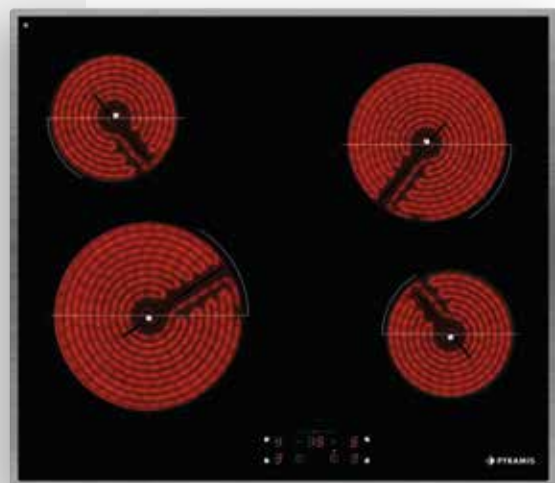

5 Highlight Zones

Ø14,5cm - 1200W		Ø18cm - 1800W
Ø12 / 21cm - 750 / 2200W		Ø14,5cm - 1200W

Ceramic Hob White Touch Frameless PHC61510FMW

📍	Product Code	174020050
📏	Dimensions	580 × 510 × 50mm
👆	Control	Touch
📊	Function Levels	9
🔥	Residual Heat Indicator	Yes
🕒	Timer	Yes
🔒	Safety Lock	Yes
🚰	Overflow Safety Device	Yes
🔌	Finish	Frameless

5 Highlight Zones

Ø14,5cm - 1200W ————  ———— Ø18cm - 1800W
 Ø12 / 21cm - 750 / 2200W ———— Ø14,5cm - 1200W

MADE IN GREECE

Ceramic Hob Touch with Inox Frame PHC61410IFB

📍	Product Code	174020040
📏	Dimensions	580 × 510 × 50mm
👆	Control	Touch
📊	Function Levels	9
🔥	Residual Heat Indicator	Yes
🕒	Timer	Yes
🔒	Safety Lock	Yes
🚰	Overflow Safety Device	Yes
🔌	Finish	Inox Frame

4 Highlight Zones

Ø14,5cm - 1200W ————  ———— Ø18cm - 1800W
 Ø21cm - 2300W ———— Ø14,5cm - 1200W

MADE IN GREECE

MADE IN GREECE

Ceramic Hob Touch Frameless PHC61410FMB

 Product Code	174020030
 Dimensions	580 × 510 × 50mm
 Control	Touch
 Function Levels	9
 Residual Heat Indicator	Yes
 Timer	Yes
 Safety Lock	Yes
 Overflow Safety Device	Yes
 Finish	Frameless

4 Highlight Zones

Ø14,5cm - 1200W		Ø18cm - 1800W
Ø21cm - 2300W		Ø14,5cm - 1200W

MADE IN GREECE

Ceramic Hob White Touch Frameless PHC31210FMW

 Product Code	174020020
 Dimensions	290 × 510 × 50mm
 Control	Touch
 Function Levels	9
 Residual Heat Indicator	Yes
 Timer	Yes
 Safety Lock	Yes
 Overflow Safety Device	Yes
 Finish	Frameless