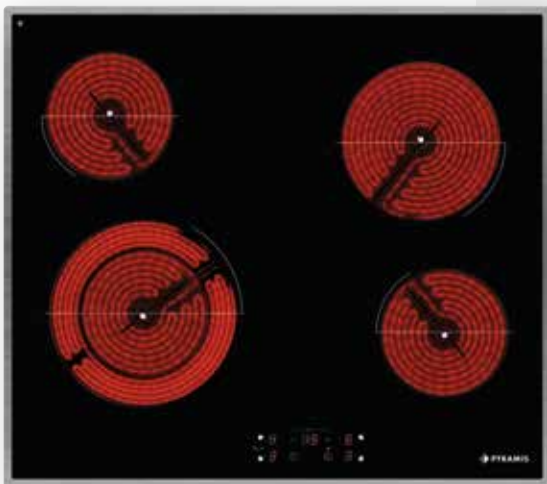

Residual Heat Indicator

A red digital indicator that warns that the relevant zone is still hot.

Timer

Automatically terminates the operation of the hob at the end of the desired cooking time.

Safety Lock

All hob functions can be locked to prevent accidental activation or child intervention.

MADE IN GREECE

Ceramic Hob Touch Beveled PHC61611BFB

	Product Code	174020070
	Dimensions	580 × 510 × 50mm
	Control	Touch
	Function Levels	9
	Residual Heat Indicator	Yes
	Timer	Yes
	Safety Lock	Yes
	Overflow Safety Device	Yes
	Finish	Beveled front

6 Highlight Zones

Ø14,5cm - 1200W		Ø17 / 26,5cm - 1400 / 2200W
Ø12 / 21cm - 750 / 2200W		Ø14,5cm - 1200W

MADE IN GREECE

Ceramic Hob Touch with Inox Frame PHC61510IFB

	Product Code	174020060
	Dimensions	580 × 510 × 50mm
	Control	Touch Control
	Function Levels	9
	Residual Heat Indicator	Yes
	Timer	Yes
	Safety Lock	Yes
	Overflow Safety Device	Yes
	Finish	Inox Frame

5 Highlight Zones

Ø14,5cm - 1200W		Ø18cm - 1800W
Ø12 / 21cm - 750 / 2200W		Ø14,5cm - 1200W

Ceramic Hob White Touch Frameless PHC61510FMW

📍	Product Code	174020050
📏	Dimensions	580 × 510 × 50mm
👆	Control	Touch
📊	Function Levels	9
🔥	Residual Heat Indicator	Yes
🕒	Timer	Yes
🔒	Safety Lock	Yes
🚰	Overflow Safety Device	Yes
🔌	Finish	Frameless