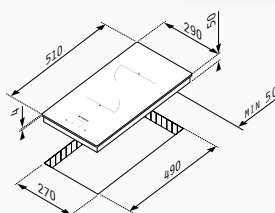

5 Highlight Zones

Ø14,5cm - 1200W		Ø18cm - 1800W
Ø12 / 21cm - 750 / 2200W		Ø14,5cm - 1200W

Ceramic Hob White Touch Frameless PHC61510FMW

📍	Product Code	174020050
📏	Dimensions	580 × 510 × 50mm
👆	Control	Touch
📊	Function Levels	9
🔥	Residual Heat Indicator	Yes
🕒	Timer	Yes
🔒	Safety Lock	Yes
🚰	Overflow Safety Device	Yes
🔌	Finish	Frameless

5 Highlight Zones

Ø14,5cm - 1200W ————  ———— Ø18cm - 1800W
 Ø12 / 21cm - 750 / 2200W ———— Ø14,5cm - 1200W

MADE IN GREECE

Ceramic Hob Touch with Inox Frame PHC61410IFB

📍	Product Code	174020040
📏	Dimensions	580 × 510 × 50mm
👆	Control	Touch
📊	Function Levels	9
🔥	Residual Heat Indicator	Yes
🕒	Timer	Yes
🔒	Safety Lock	Yes
🚰	Overflow Safety Device	Yes
🔌	Finish	Inox Frame

4 Highlight Zones

Ø14,5cm - 1200W ————  ———— Ø18cm - 1800W
 Ø21cm - 2300W ———— Ø14,5cm - 1200W

MADE IN GREECE

MADE IN GREECE

Ceramic Hob Touch Frameless PHC61410FMB

 Product Code	174020030
 Dimensions	580 × 510 × 50mm
 Control	Touch
 Function Levels	9
 Residual Heat Indicator	Yes
 Timer	Yes
 Safety Lock	Yes
 Overflow Safety Device	Yes
 Finish	Frameless

4 Highlight Zones

Ø14,5cm - 1200W		Ø18cm - 1800W
Ø21cm - 2300W		Ø14,5cm - 1200W

MADE IN GREECE

Ceramic Hob White Touch Frameless PHC31210FMW

 Product Code	174020020
 Dimensions	290 × 510 × 50mm
 Control	Touch
 Function Levels	9
 Residual Heat Indicator	Yes
 Timer	Yes
 Safety Lock	Yes
 Overflow Safety Device	Yes
 Finish	Frameless