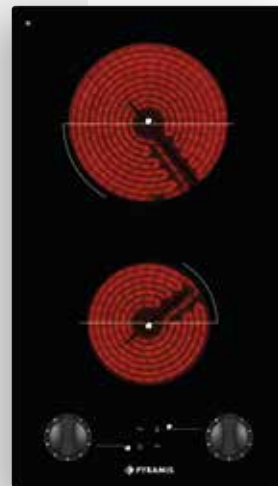

MADE IN GREECE