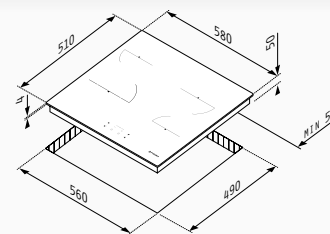

6 Highlight Zones

Ø14,5cm - 1200W		Ø17 / 26,5cm - 1400 / 2200W
Ø12 / 21cm - 750 / 2200W		Ø14,5cm - 1200W

MADE IN GREECE

Ceramic Hob Touch with Inox Frame PHC61510IFB

	Product Code	174020060
	Dimensions	580 × 510 × 50mm
	Control	Touch Control
	Function Levels	9
	Residual Heat Indicator	Yes
	Timer	Yes
	Safety Lock	Yes
	Overflow Safety Device	Yes
	Finish	Inox Frame

5 Highlight Zones

Ø14,5cm - 1200W		Ø18cm - 1800W
Ø12 / 21cm - 750 / 2200W		Ø14,5cm - 1200W

Ceramic Hob White Touch Frameless PHC61510FMW

📍	Product Code	174020050
📏	Dimensions	580 × 510 × 50mm
👆	Control	Touch
📊	Function Levels	9
🔥	Residual Heat Indicator	Yes
🕒	Timer	Yes
🔒	Safety Lock	Yes
🚰	Overflow Safety Device	Yes
🔌	Finish	Frameless

5 Highlight Zones

Ø14,5cm - 1200W ————  ———— Ø18cm - 1800W
 Ø12 / 21cm - 750 / 2200W ———— Ø14,5cm - 1200W

MADE IN GREECE

Ceramic Hob Touch with Inox Frame PHC61410IFB

📍	Product Code	174020040
📏	Dimensions	580 × 510 × 50mm
👆	Control	Touch
📊	Function Levels	9
🔥	Residual Heat Indicator	Yes
🕒	Timer	Yes
🔒	Safety Lock	Yes
🚰	Overflow Safety Device	Yes
🔌	Finish	Inox Frame

4 Highlight Zones

Ø14,5cm - 1200W ————  ———— Ø18cm - 1800W
 Ø21cm - 2300W ———— Ø14,5cm - 1200W

MADE IN GREECE

MADE IN GREECE

Ceramic Hob Touch Frameless PHC61410FMB

 Product Code	174020030
 Dimensions	580 × 510 × 50mm
 Control	Touch
 Function Levels	9
 Residual Heat Indicator	Yes
 Timer	Yes
 Safety Lock	Yes
 Overflow Safety Device	Yes
 Finish	Frameless