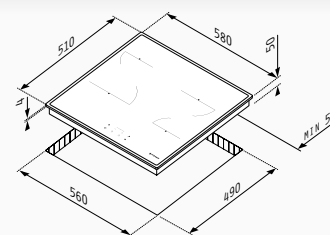

6 Highlight Zones

Ø14,5cm - 1200W		Ø17 / 26,5cm - 1400 / 2200W
Ø12 / 21cm - 750 / 2200W		Ø14,5cm - 1200W

MADE IN GREECE

Ceramic Hob Touch with Inox Frame PHC61510IFB

	Product Code	174020060
	Dimensions	580 × 510 × 50mm
	Control	Touch Control
	Function Levels	9
	Residual Heat Indicator	Yes
	Timer	Yes
	Safety Lock	Yes
	Overflow Safety Device	Yes
	Finish	Inox Frame

5 Highlight Zones

Ø14,5cm - 1200W		Ø18cm - 1800W
Ø12 / 21cm - 750 / 2200W		Ø14,5cm - 1200W

Ceramic Hob White Touch Frameless PHC61510FMW

📍	Product Code	174020050
📏	Dimensions	580 × 510 × 50mm
👆	Control	Touch
📊	Function Levels	9
🔥	Residual Heat Indicator	Yes
🕒	Timer	Yes
🔒	Safety Lock	Yes
🚰	Overflow Safety Device	Yes
🔌	Finish	Frameless

5 Highlight Zones

Ø14,5cm - 1200W ————  ———— Ø18cm - 1800W
 Ø12 / 21cm - 750 / 2200W ———— Ø14,5cm - 1200W

MADE IN GREECE

Ceramic Hob Touch with Inox Frame PHC61410IFB

📍	Product Code	174020040
📏	Dimensions	580 × 510 × 50mm
👆	Control	Touch
📊	Function Levels	9
🔥	Residual Heat Indicator	Yes
🕒	Timer	Yes
🔒	Safety Lock	Yes
🚰	Overflow Safety Device	Yes
🔌	Finish	Inox Frame

4 Highlight Zones

Ø14,5cm - 1200W ————  ———— Ø18cm - 1800W
 Ø21cm - 2300W ———— Ø14,5cm - 1200W

MADE IN GREECE

MADE IN GREECE

Ceramic Hob Touch Frameless PHC61410FMB

 Product Code	174020030
 Dimensions	580 × 510 × 50mm
 Control	Touch
 Function Levels	9
 Residual Heat Indicator	Yes
 Timer	Yes
 Safety Lock	Yes
 Overflow Safety Device	Yes
 Finish	Frameless